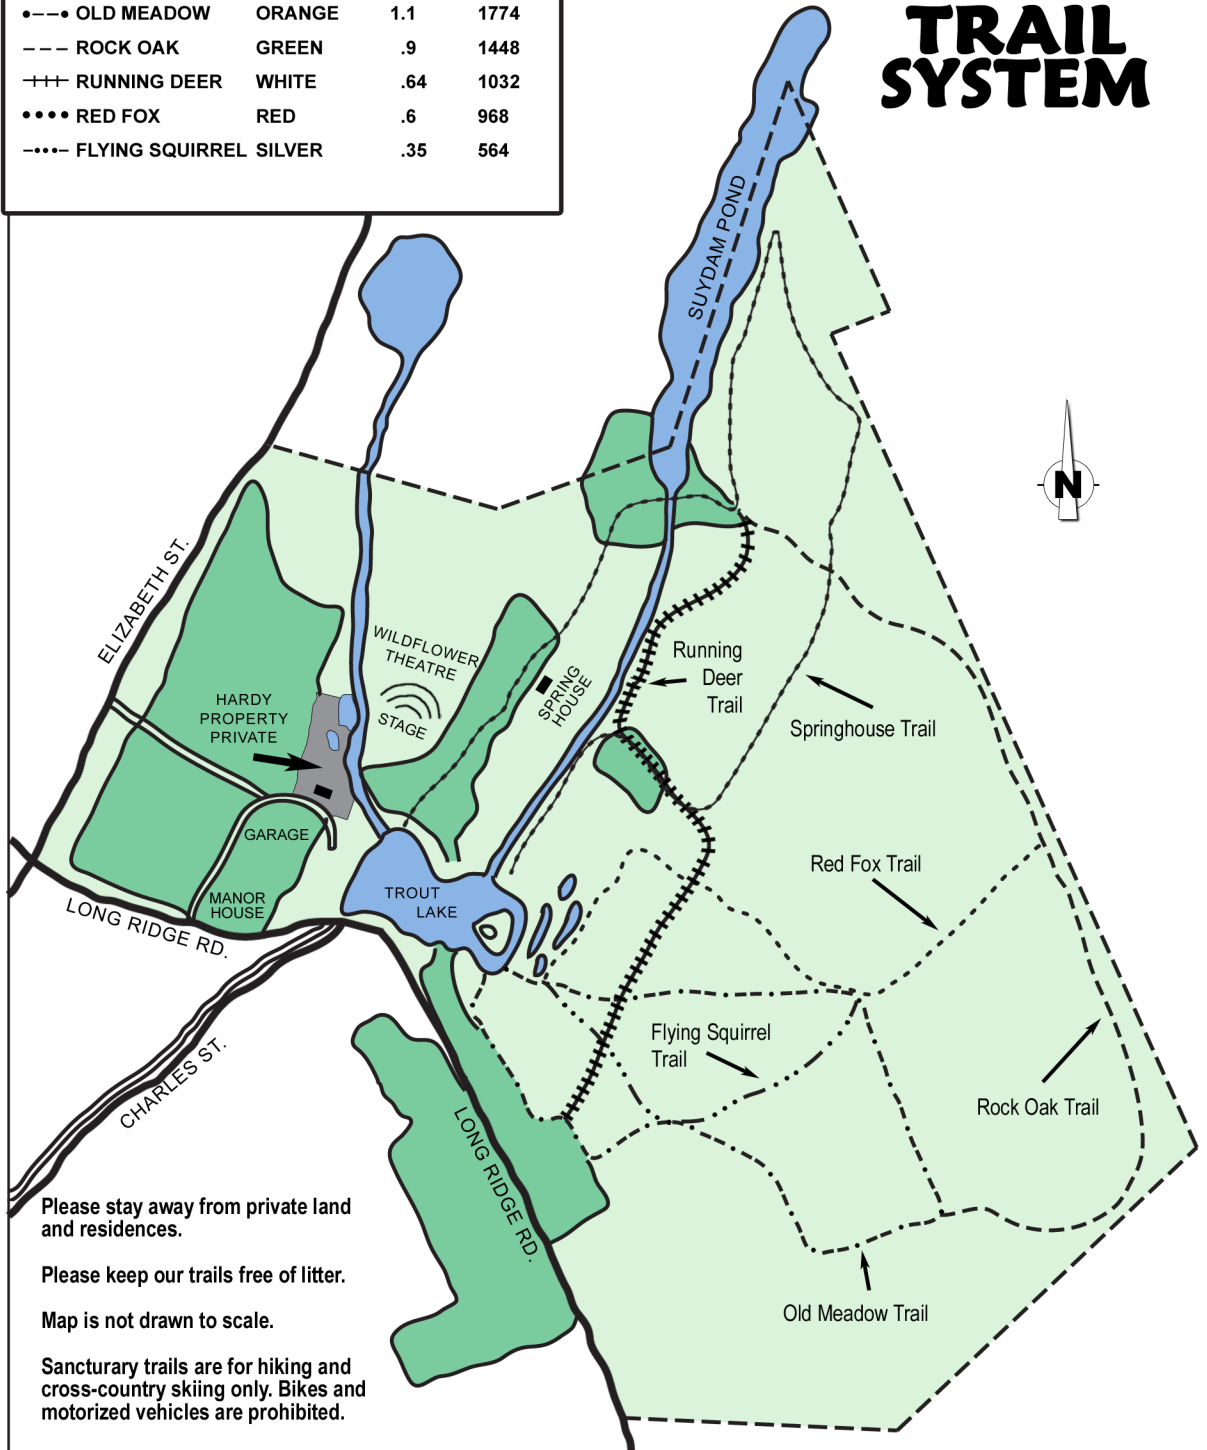

### TRAIL LEGEND

| TRAIL NAME              | BLAZED | LENGTH |        |
|-------------------------|--------|--------|--------|
|                         |        | MILES  | METERS |
| ---●--- SPRINGHOUSE     | YELLOW | 1.4    | 2258   |
| ---●--- OLD MEADOW      | ORANGE | 1.1    | 1774   |
| ---●--- ROCK OAK        | GREEN  | .9     | 1448   |
| ---●--- RUNNING DEER    | WHITE  | .64    | 1032   |
| ---●--- RED FOX         | RED    | .6     | 968    |
| ---●--- FLYING SQUIRREL | SILVER | .35    | 564    |

## The Dorflinger-Suydam Wildlife Sanctuary

# TRAIL SYSTEM

Please stay away from private land and residences.

Please keep our trails free of litter.

Map is not drawn to scale.

Sanctuary trails are for hiking and cross-country skiing only. Bikes and motorized vehicles are prohibited.